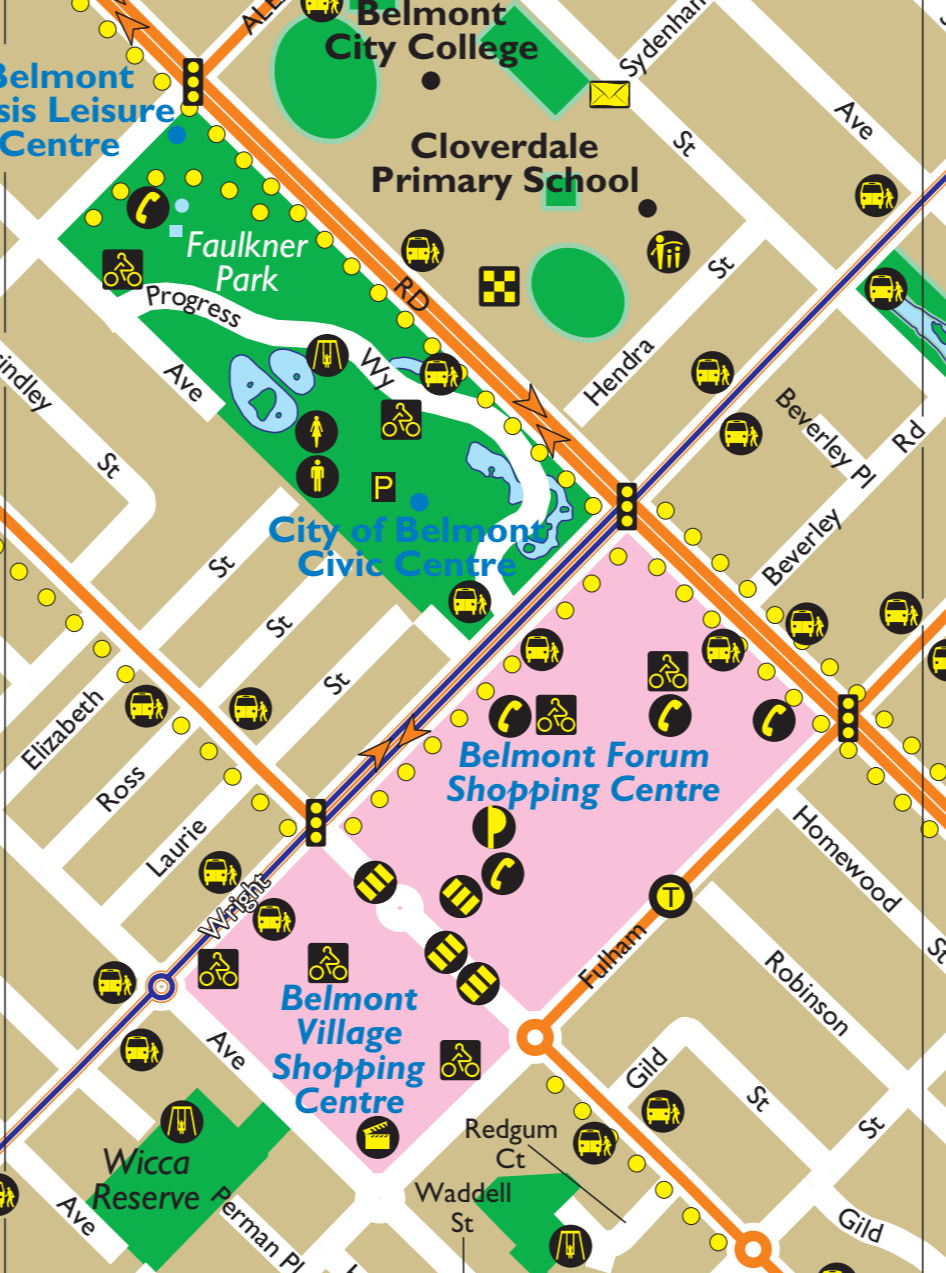

- Legend**
- Bus Route
 - Accessible Bus Route (wheelchair access)
 - One Way Arrow / Bus Direction Arrow
 - Railway
 - Park / Bushland
 - Prepared Ground
 - Footpath / Walk Trail
 - Shopping Centre / Precinct
 - Road
 - Proposed Road
- For information on all other symbols, see other Legend

To Perth International Airport

Inset A

Inset B