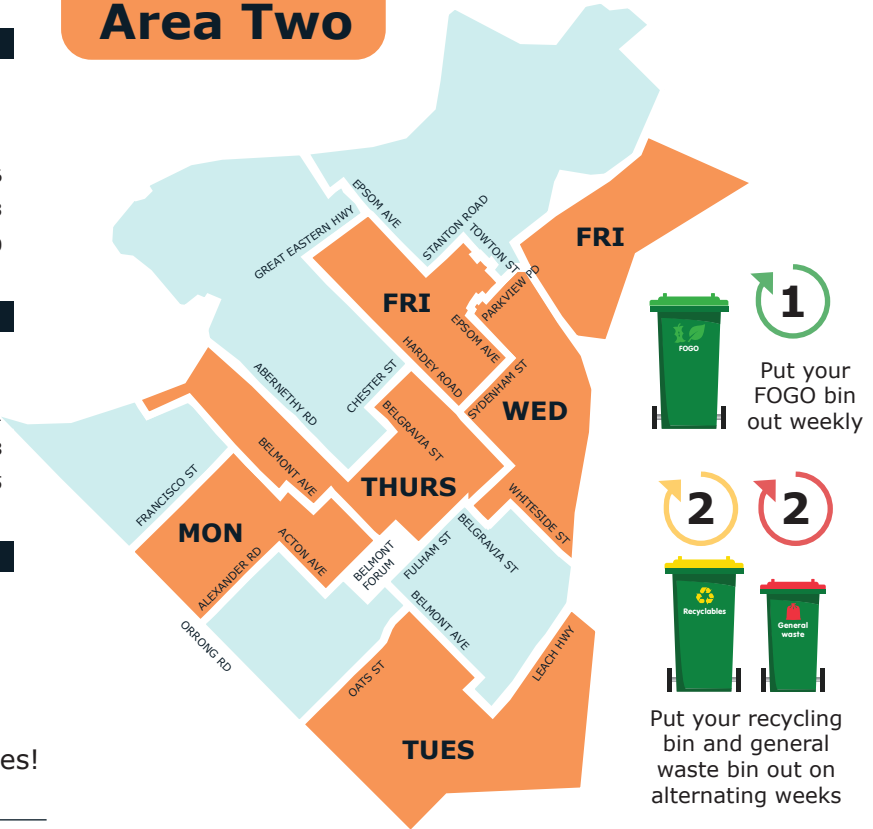

Area One

1

Put your FOGO bin out weekly

2

Put your recycling bin and general waste bin out on alternating weeks

Have questions? Visit belmont.wa.gov.au/fogo

Your new bin collection schedule

FEBRUARY 2024

APRIL 2024

S	M	T	W	T	F	S
	1	2	3	4	5	6
7	8	9	10	11	12	13
14	15	16	17	18	19	20
21	22	23	24	25	26	27
28	29	30				

MAY 2024

S	M	T	W	T	F	S
			1	2	3	4
5	6	7	8	9	10	11
12	13	14	15	16	17	18
19	20	21	22	23	24	25
26	27	28	29	30	31	

JUNE 2024

S	M	T	W	T	F	S
						1
2	3	4	5	6	7	8
9	10	11	12	13	14	15
16	17	18	19	20	21	22
23	24	25	26	27	28	29
30						

JULY 2024

S	M	T	W	T	F	S

Your new Waste and Recycling Guide arrives!

- Drop off days
- General Waste
- Recycling
- Bin collected a day later due to public holiday

Area Two

1

Put your FOGO bin out weekly

2

Put your recycling bin and general waste bin out on alternating weeks

Have questions? Visit belmont.wa.gov.au/fogo